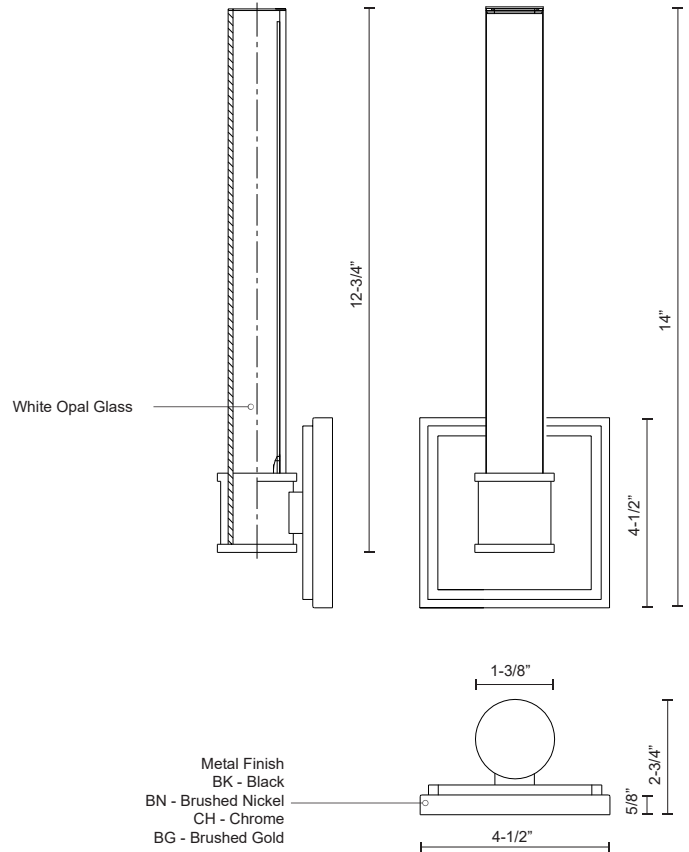

RONA WS17014

WALL

PROJECT

WS17014-BG
Brushed Gold

WS17014-BN
Brushed Nickel

WS17014-BK
Black

WS17014-CH
Chrome

SPECIFICATION DETAILS

Fixture Dimensions	W4-1/2" x H14" x E2-3/4"
Light Source	AC LED Module
Wattage	15W
Total Lumens	1200lm
Delivered Lumens	850lm
Voltage	120V
Color Temperature	3000K
CRI (Ra)	90CRI
Optional Color Temps	2700K - 5000K Available, Minimum Order Quantities Apply
LED Rated Life	50,000 hours
Dimming	100% - 10%, ELV Dimmer (Not Included)
Glass Details	Opal Glass
ADA Compliant	Yes
Location	Dry
Mounting Style	All Orientation; Wall;
Canopy Dimensions	W4-1/2" x H4-1/2" x E5/8"
Paint Finish	BG01; BK01; BN01; CH01;

* For custom options, consult factory for details.

* For warranty information, please visit www.kuzcolighting.com/warranty

DESCRIPTION

A tubular length of illuminated rod the Rona wall light is supported and clasped with a detailed cylindrical projection. The thick square outline of the attachment plate frames the lamp holder and echoes the refinement of present architectural trim. Available as either a sconce or vanity and in several curated finishes.